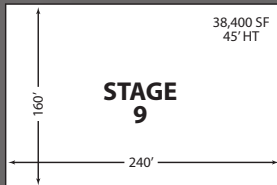

- Nine sound stages ranging from 20k to 40k sq. ft. with ceiling heights of 40 feet
- Ample spacing between stages to allow for multiple rows of cast, crew and equipment parking
- More than 575,000 sq. ft. of millwork, special effects and storage space
- More than 850,000 sq. ft. under roof across nearly 150 acres